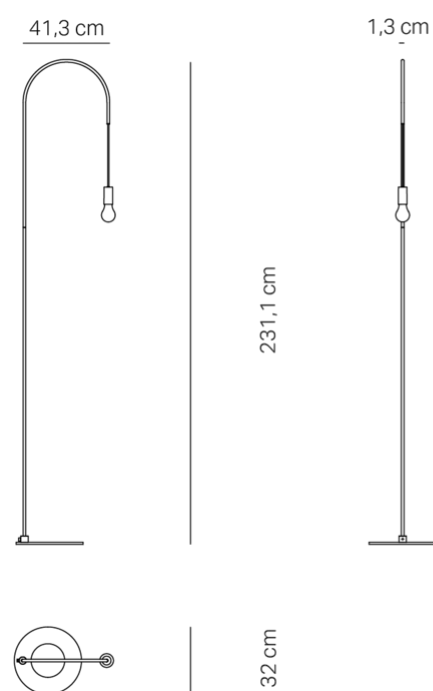

## Filo \_Floor lamp

A wired floor lamp with a minimalist character, Filo combines formal lightness and functionality. Its painted metal structure with matte finish, available in red, white, or black, draws a slim, graphic profile that fits elegantly into living rooms, bedrooms, and professional spaces. The top section rotates up to 200°, allowing precise light direction, while the E27 socket with exposed bulb gives the lamp a technical and contemporary appeal. With its discreet yet distinctive silhouette, Filo is an ideal modern floor lamp to illuminate reading corners or relaxation areas, adding a touch of personality to the space. Filo is supplied with a specially designed LED bulb: the LED is embedded in a silicone dome that acts as a lens, directing the light downwards and ensuring excellent illumination of the surface, without lateral glare. The result is a comfortable, directional light, perfect for everyday activities. The black cable completes the design, ensuring visual coherence and ease of use.

## Lighting specifications

---

source	E27
type	LAMPADINA E27
total power	1x60 W