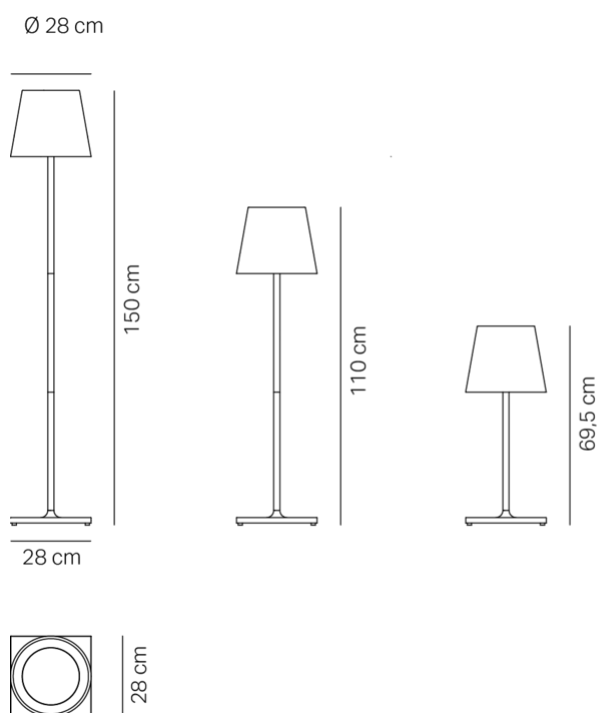

Poldina XXL _Floor lamp

Cordless, rechargeable, battery floor and table lamp. A touch control on the upper part of the stem allows you to switch the light on, adjust its intensity and select its color temperature. And thanks to its high IP rating, the lamp can also be used outdoors. The lamp comes with a contact charging base. USB charger included for LD0360 and not included for LD1360. It is also supplied with a 3-stem kit that allows you to choose a lamp height of 69, 110 or 150 cm.

Poldina XXL _Floor lamp

Lighting specifications

source	LED
type	SMD
total power	6.5 W
power LED	4.3 W
color temperature	2700 - 3000 K
lumen lamp	460 - 510 lm
lumen LED	470 - 500 lm
beam angle	41°
CRI	> 80
class	F
dimmer	TOUCH DIMMER
motion sensor	NO

ACCESSORIES

LD0360RB

Ø 24.7 cm • 2.7 cm • IP20
• 5Vdc max.1A • 50/60 Hz

■ Black