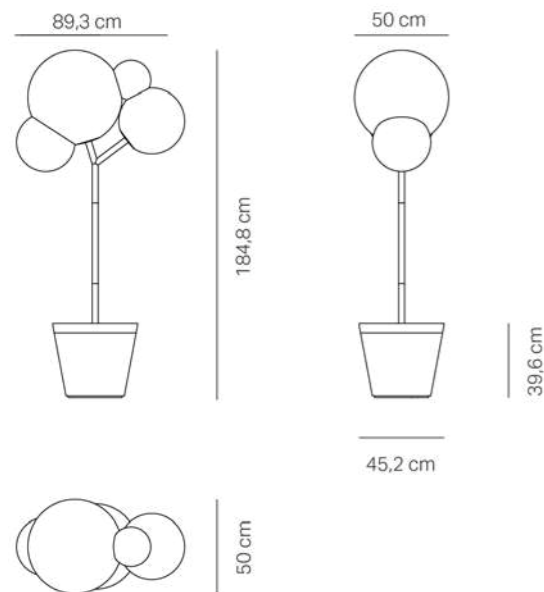

Tree of Light

Lampada da terra
Floor lamp

Dati tecnici

Technical data