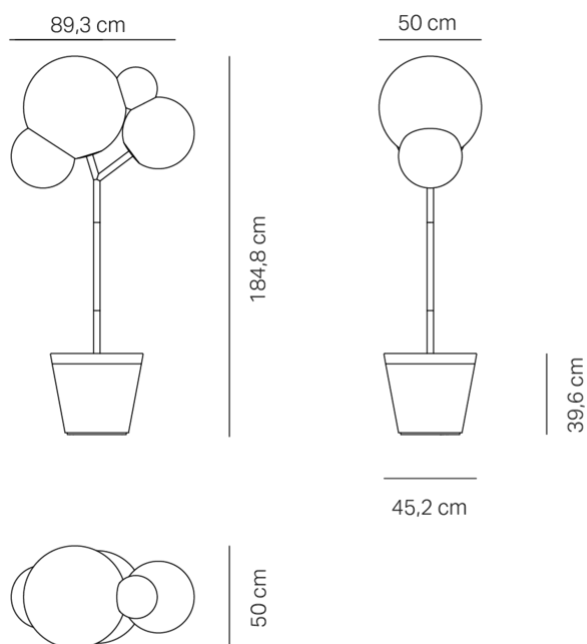

Tree of Light _Floor lamp

Tree of Light is an outdoor floor lamp that combines functionality, creativity, and strength. Its painted metal and polyethylene structure holds opal polyethylene diffusers that emit a soft, diffused light—perfect for creating a welcoming atmosphere. The base includes an adjustable shelf that can be raised and locked at the desired height, turning into a practical tabletop. Equipped with two high-power LED bulbs with E27 socket, Tree of Light comes in three colors: white, black, and sage green. With a protection rating of IP54/IP44, it is suitable for both indoor use and covered outdoor spaces. Ideal for furnishing gardens, terraces, patios, or contemporary living areas with a luminous and elegant touch.

Tree of Light _Floor lamp

Lighting specifications

source	E27
type	LAMPADINA E27
total power	2x70 W
motion sensor	NO

Electrical specifications

class	2
voltage	220-240V
frequency	50/60 Hz.

ACCESSORIES
